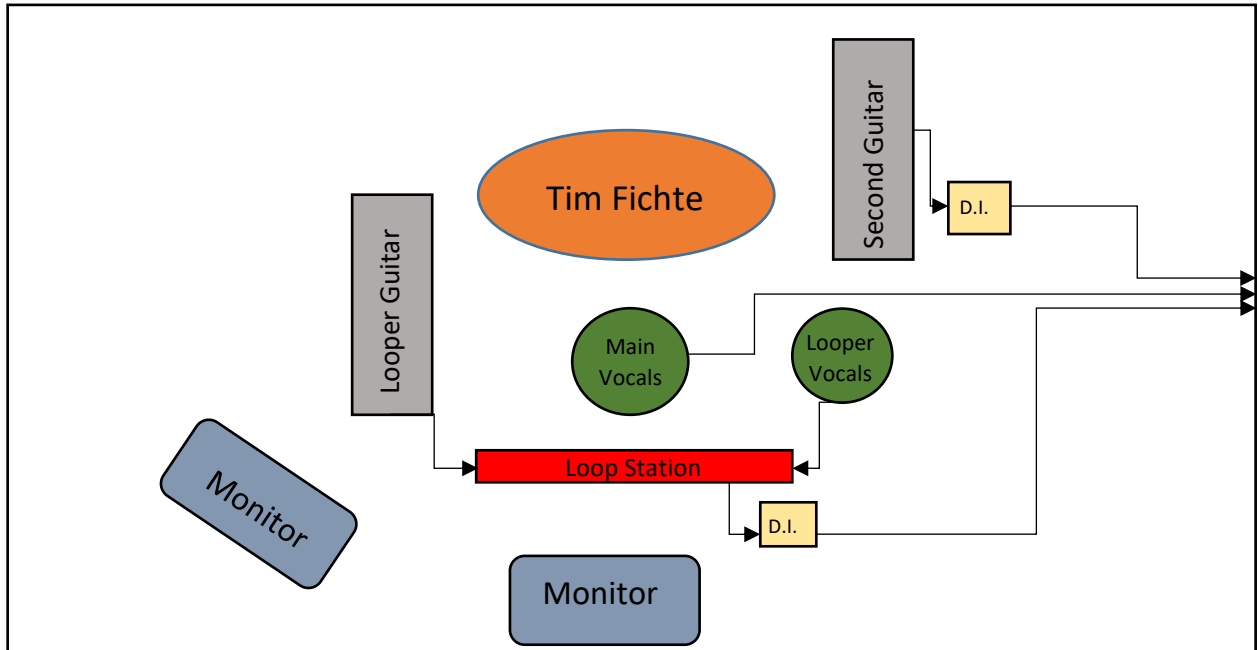

Technical Rider – Tim Fichte

Stage Rider

Mix

Channel	Instrument	Equipment	Insert	Notes
1	Main Vocals	1 Mic (SM 58 or SM beta58a) 1 Mic Stand 1 XLR Cable	Reverb Comp	
2	Loop Station (including: Looper Guitar and Looper Vocals)	1 Mic (SM 58 S) 1 Mic Stand 1 XLR Cable 2 Instrument Cables 1 D.I.		Make sure that there is a power connection on stage!
3	Second Guitar	1 Instrument Cable 1 D.I.	Reverb	